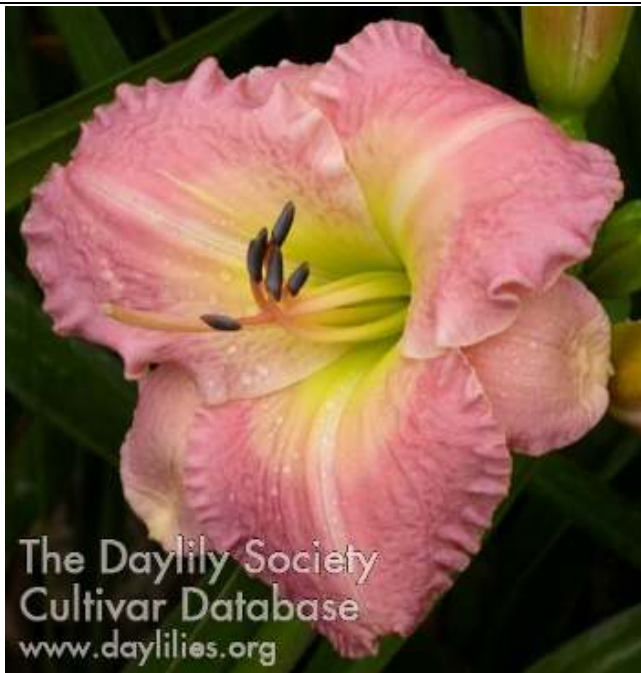

### **Spellbinder**

(Baker-S.H., 1957)

Colour: Tangerine orange self with a green throat

Scape height 34 inches

Bloom size 6.5 inches

Blooms mid season-late

Quantity available: 9

The Daylily Society  
Cultivar Database  
www.daylilies.org

### **Sugar Plum Jam**

(Brooks-BB, 2004)

Colour: Plum with lighter veining above  
green to gold throat

Scape height 35 inches

Bloom Size 7 inches

Blooms mid season-late

Quantity available: 6

The Daylily Society  
Cultivar Database  
www.daylilies.org

### **Superficial Sighs**

(Hanson-C., 2000)

Colour: Orchid pink blend with soft rose  
watermark above chartreuse green throat

Scape height 30 inches

Bloom size 6 inches

Blooms mid season

Quantity available: 7

### **Velvet Champion**

(Kirchhoff-D., 1992)

Colour: Oxblood red self with yellow green throat

Scape height 24 inches

Bloom size 5 inches

Blooms early season -reblooms

Quantity available: 3

The Daylily Society  
Cultivar Database  
www.daylilies.org