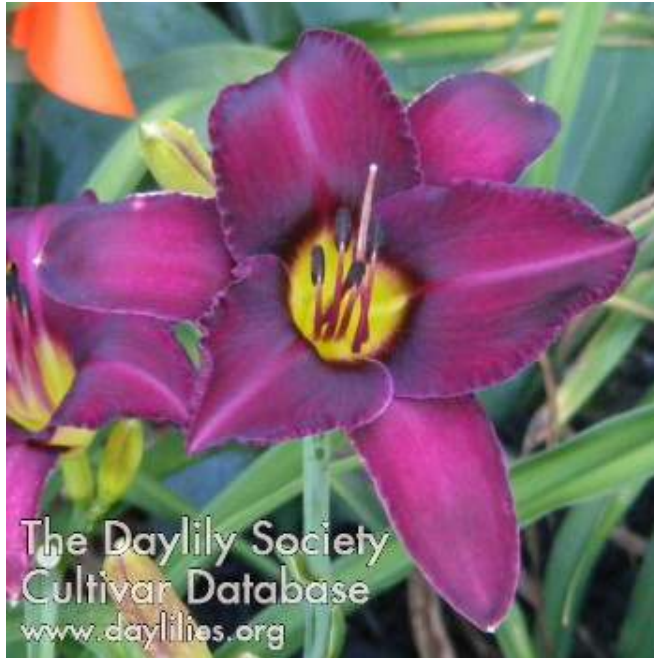

**Chestnut Mountain**

(Salter, 1989)

Colour: Chestnut copper and orange yellow blend  
with green throat  
Scape height 24 inches  
Bloom size 5.5 inches  
Blooms early season -reblooms  
Quantity available: 5

**Daring Dilemma** (Salter, 1992)

Colour: Cream tinted pink with plum edge and  
plum eyezone above green throat  
Scape height 24 inches  
Bloom size 5 inches  
Blooms mid season  
Quantity available: 13

### **Venus Moon** (Kent-J., 2011)

Colour: Lightly ruffled peach pink cream blend,  
tiny green heart

Scape height 42 inches

Bloom Size 6.5 inches

Blooms mid season

Quantity available: 5

**Wayside King Royale**

(Klehm-Elsley, 1987)

Colour: Deep purple self with green throat

Scape height 36 inches

Bloom Size 6 inches

Blooms early mid season

Quantity available: 9

All proceeds from the sale  
of the above daylilies go to  
benefit Cottonwood  
Mansion