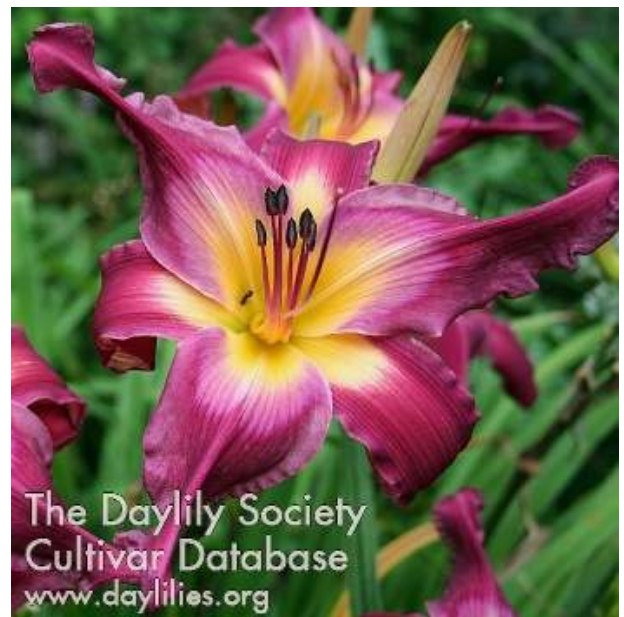

### **Siloam Uri Winniford**

(Henry-P, 1980)

Colour: Deep cream with large purple eyezone  
and green throat

Scape height 23 inches

Bloom size 3.25 inches

Blooms early mid season

Quantity available: 15

The Daylily Society  
Cultivar Database  
www.daylilies.org

### **Spider Man (Durio, 1982)**

Colour: Bright red self with chartreuse throat

Scape height 24 inches

Bloom size 7 inches

Blooms early

Quantity available: 11

The Daylily Society  
Cultivar Database  
www.daylilies.org

### **Spellbinder**

(Baker-S.H., 1957)

Colour: Tangerine orange self with a green throat

Scape height 34 inches

Bloom size 6.5 inches

Blooms mid season-late

Quantity available: 9

The Daylily Society  
Cultivar Database  
www.daylilies.org

### **Sugar Plum Jam**

(Brooks-BB, 2004)

Colour: Plum with lighter veining above  
green to gold throat

Scape height 35 inches

Bloom Size 7 inches

Blooms mid season-late

Quantity available: 6

The Daylily Society  
Cultivar Database  
www.daylilies.org