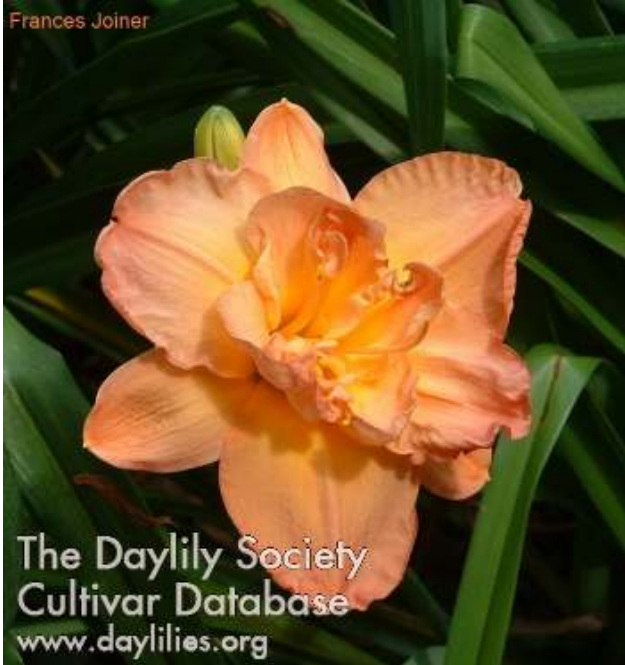

Frances Joiner

The Daylily Society
Cultivar Database
www.daylilies.org

Frances Joiner (Joiner, 1988)

Colour: Rose blend with green-yellow throat

Form: Double

Scape height 24 inches

Bloom size 5.5 inches

Blooms mid season -reblooms

Quantity available: 7