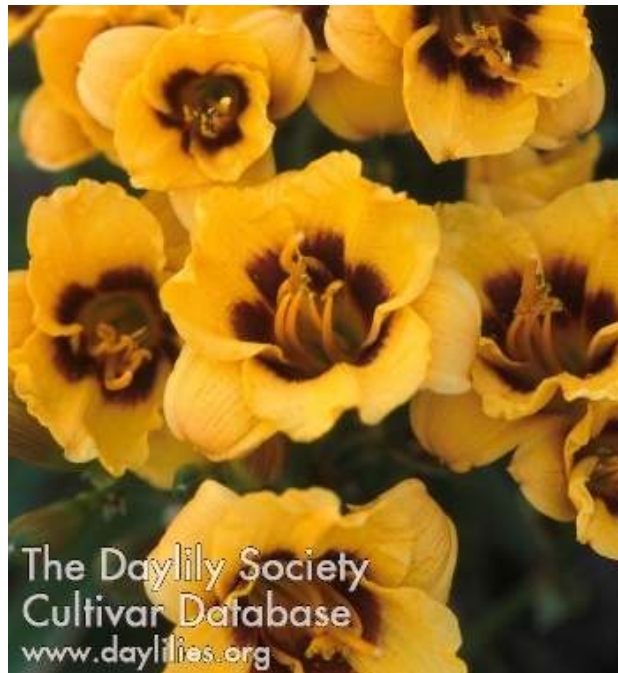

### **Hudson Valley** (Peck, 1971)

Colour: Greenish yellow self with deep green throat

Scape height 32 inches

Bloom size 8.5 inches

Blooms mid season

Quantity available: 14

The Daylily Society  
Cultivar Database  
www.daylilies.org

### **Hot Town** (Stevens-D, 1982)

Colour: Red with black red eyezone and small yellow throat

Scape height 28 inches

Bloom size 4.5 inches

Blooms mid season-late

Quantity available: 32

The Daylily Society  
Cultivar Database  
www.daylilies.org

### **Lightning Bug** (Kroll, 1992)

Colour: Gold with dark purple eyezone

Scape height 16 inches

Bloom size 2.25 inches

Blooms early-mid season

Quantity available: 10

**Lips of Fire** (Hanson-D, 2000)

Colour: Cranberry with red band and near white edge above yellow green throat  
Scape height 33 inches  
Bloom size 5.75 inches  
Blooms early-mid season-reblooms  
Quantity available: 5