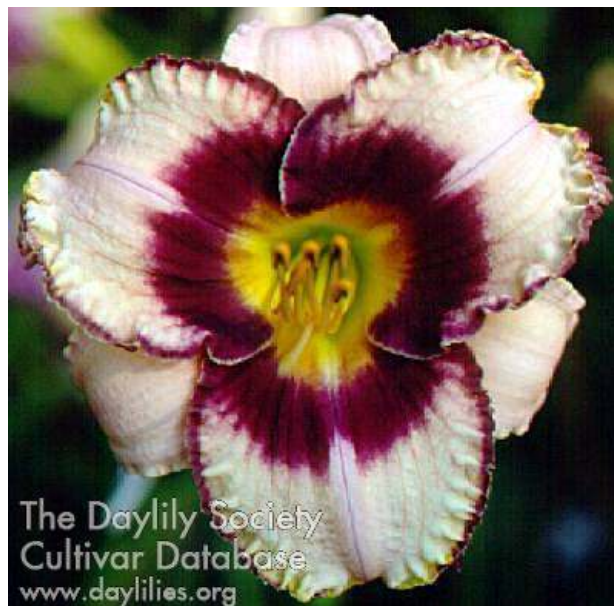

\$5 per pot –limited quantities available

**Angelus Angel** (Hite, 1985)

Colour: Cream peach blend with green throat  
Scape height 24 inches  
Bloom size 5 inches  
Blooms early season  
Quantity available: 5

**Chestnut Mountain**

(Salter, 1989)

Colour: Chestnut copper and orange yellow blend  
with green throat  
Scape height 24 inches  
Bloom size 5.5 inches  
Blooms early season -reblooms  
Quantity available: 5

**April in Paris** (Moldovan, 1992)

Colour: Cream peach with rose pink eyezone  
above yellow to green throat  
Scape height 22 inches  
Bloom size 4.5 inches  
Blooms early season -reblooms  
Quantity available: 8

**Daring Dilemma** (Salter, 1992)

Colour: Cream tinted pink with plum edge and  
plum eyezone above green throat  
Scape height 24 inches  
Bloom size 5 inches  
Blooms mid season  
Quantity available: 13