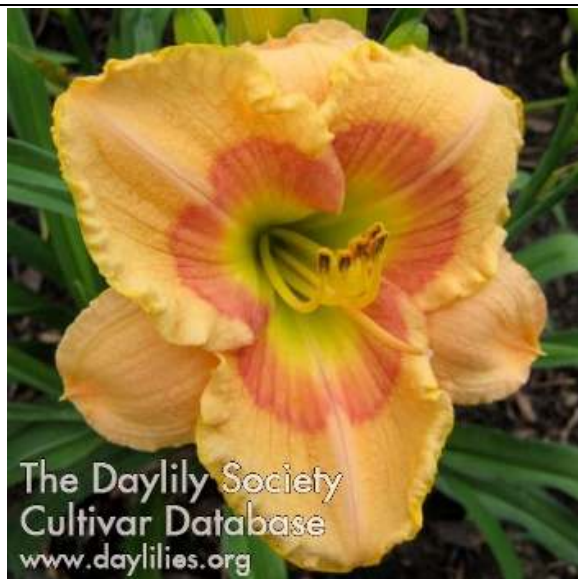

\$5 per pot –limited quantities available

**Angelus Angel** (Hite, 1985)

Colour: Cream peach blend with green throat  
Scape height 24 inches  
Bloom size 5 inches  
Blooms early season  
Quantity available: 5

**Chestnut Mountain**

(Salter, 1989)

Colour: Chestnut copper and orange yellow blend  
with green throat  
Scape height 24 inches  
Bloom size 5.5 inches  
Blooms early season -reblooms  
Quantity available: 5

**April in Paris** (Moldovan, 1992)

Colour: Cream peach with rose pink eyezone  
above yellow to green throat  
Scape height 22 inches  
Bloom size 4.5 inches  
Blooms early season -reblooms  
Quantity available: 8

**Daring Dilemma** (Salter, 1992)

Colour: Cream tinted pink with plum edge and  
plum eyezone above green throat  
Scape height 24 inches  
Bloom size 5 inches  
Blooms mid season  
Quantity available: 13