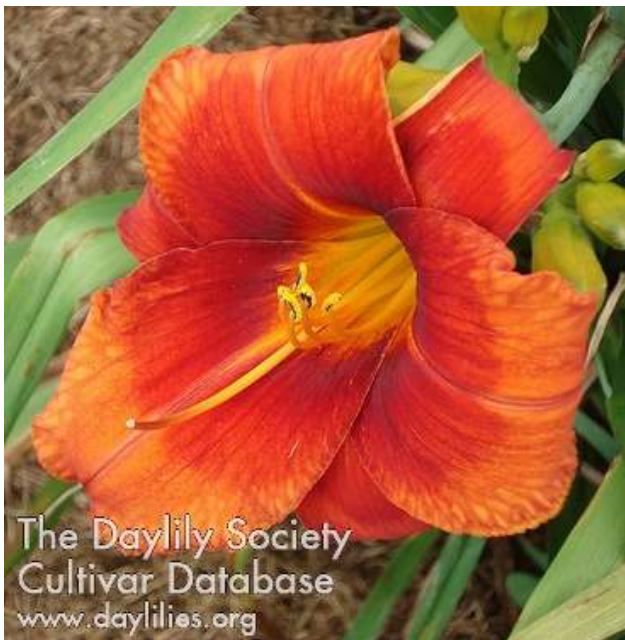

### **Frances Joiner** (Joiner, 1988)

Colour: Rose blend with green-yellow throat

Form: Double

Scape height 24 inches

Bloom size 5.5 inches

Blooms mid season -reblooms

Quantity available: 7

The Daylily Society  
Cultivar Database  
www.daylilies.org

### **Hudson Valley** (Peck, 1971)

Colour: Greenish yellow self with deep green throat

Scape height 32 inches

Bloom size 8.5 inches

Blooms mid season

Quantity available: 14

The Daylily Society  
Cultivar Database  
www.daylilies.org

### **Hot Town** (Stevens-D, 1982)

Colour: Red with black red eyezone and small yellow throat

Scape height 28 inches

Bloom size 4.5 inches

Blooms mid season-late

Quantity available: 32

The Daylily Society  
Cultivar Database  
www.daylilies.org

### **Lightning Bug** (Kroll, 1992)

Colour: Gold with dark purple eyezone

Scape height 16 inches

Bloom size 2.25 inches

Blooms early-mid season

Quantity available: 10

**Lips of Fire** (Hanson-D, 2000)

Colour: Cranberry with red band and near white edge above yellow green throat  
Scape height 33 inches  
Bloom size 5.75 inches  
Blooms early-mid season-reblooms  
Quantity available: 5