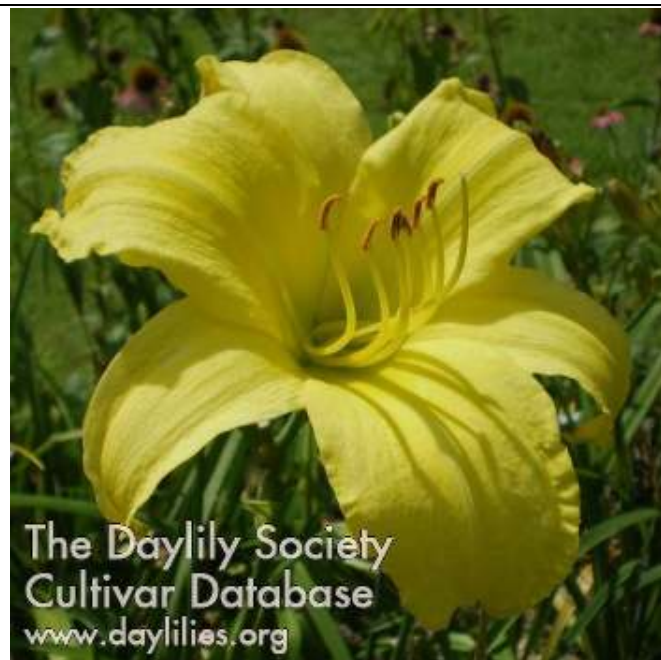

### **Frances Joiner** (Joiner, 1988)

Colour: Rose blend with green-yellow throat

Form: Double

Scape height 24 inches

Bloom size 5.5 inches

Blooms mid season -reblooms

Quantity available: 7

The Daylily Society  
Cultivar Database  
www.daylilies.org

### **Hudson Valley** (Peck, 1971)

Colour: Greenish yellow self with deep green throat

Scape height 32 inches

Bloom size 8.5 inches

Blooms mid season

Quantity available: 14

The Daylily Society  
Cultivar Database  
www.daylilies.org

### **Hot Town** (Stevens-D, 1982)

Colour: Red with black red eyezone and small yellow throat

Scape height 28 inches

Bloom size 4.5 inches

Blooms mid season-late

Quantity available: 32

The Daylily Society  
Cultivar Database  
www.daylilies.org