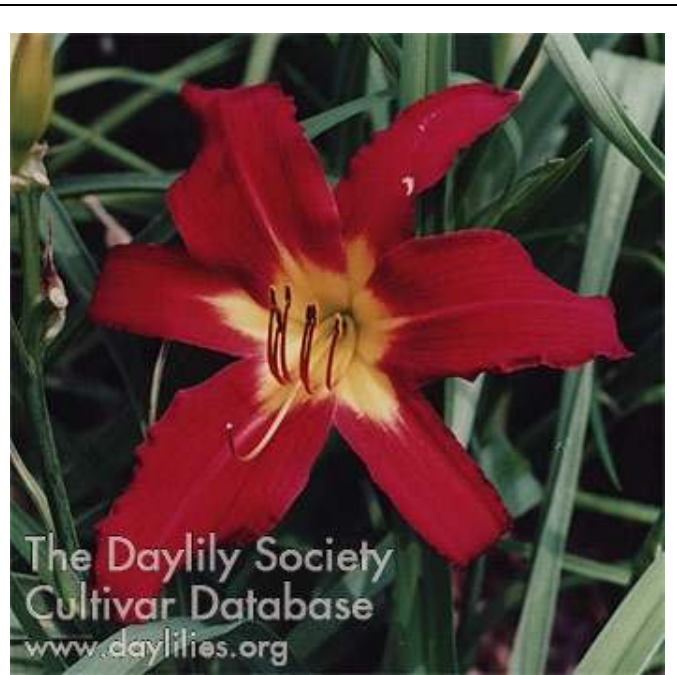

## **Siloam John Yonski**

(Henry-P., 1981)

Colour: Pink with deeper pink eyezone and green throat

Scape height 16 inches

Bloom Size 3.25 inches

Blooms mid season

Quantity available: 18

The Daylily Society  
Cultivar Database  
www.daylilies.org

### **Siloam Uri Winniford**

(Henry-P, 1980)

Colour: Deep cream with large purple eyezone  
and green throat

Scape height 23 inches

Bloom size 3.25 inches

Blooms early mid season

Quantity available: 15

The Daylily Society  
Cultivar Database  
www.daylilies.org

### **Spider Man (Durio, 1982)**

Colour: Bright red self with chartreuse throat

Scape height 24 inches

Bloom size 7 inches

Blooms early

Quantity available: 11

The Daylily Society  
Cultivar Database  
www.daylilies.org